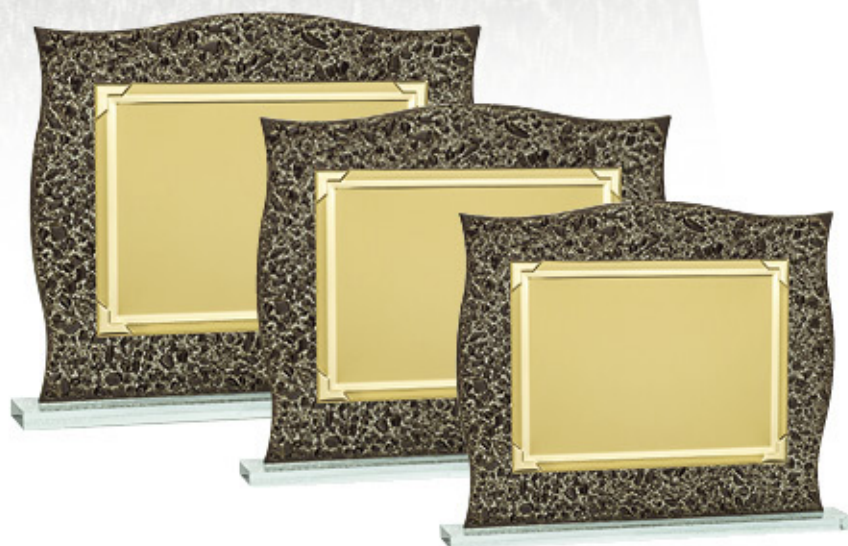

GL9002T

GL9001T

GL9000T