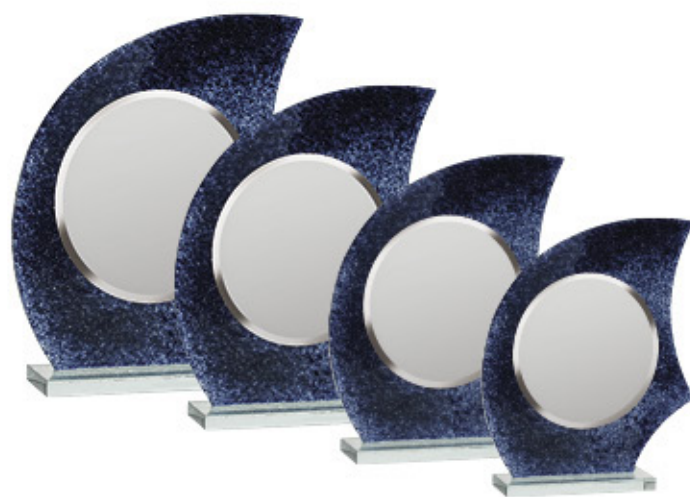

GL9063T   GL9062T   GL9061T   GL9060T

Solo glass/ Only glass		Set Completo di targa Complete Set with Shield		
Art./Ref.	Misure/Size cm	Art./Ref.	Targa/Shield cm	Pack
GL9060	h 19	GL9060T	Ø 9	1
GL9061	h 22	GL9061T	Ø 11	1
GL9062	h 25	GL9062T	Ø 14	1
GL9063	h 32	GL9063T	Ø 18	1

Serie **GL9060**

STANDARD BOX